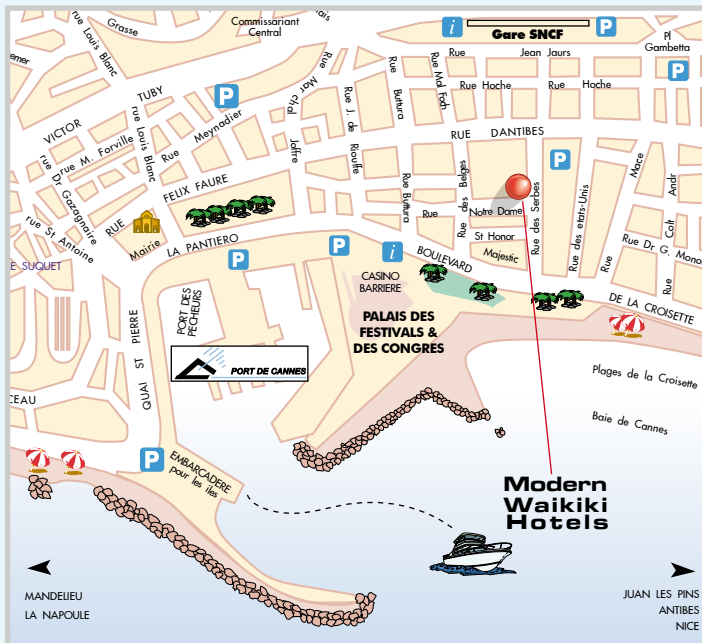

Modern Waikiki Hotels